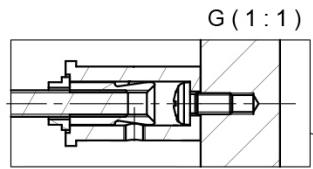

3D View  
Scale 1:2

Scale	1:2	Description	Tura Liscia Joinery Pull - 500mm	Code	TLJP02-500
Date	03/05/2018	Weight:	1.0 kg		