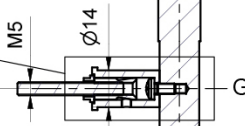

3D View  
Scale 1:2

Scale	1:2	Description	Tura Liscia Joinery Pull - 500mm	Code	TLJP02-500
Date	03/05/2018	Weight:	1.0 kg		