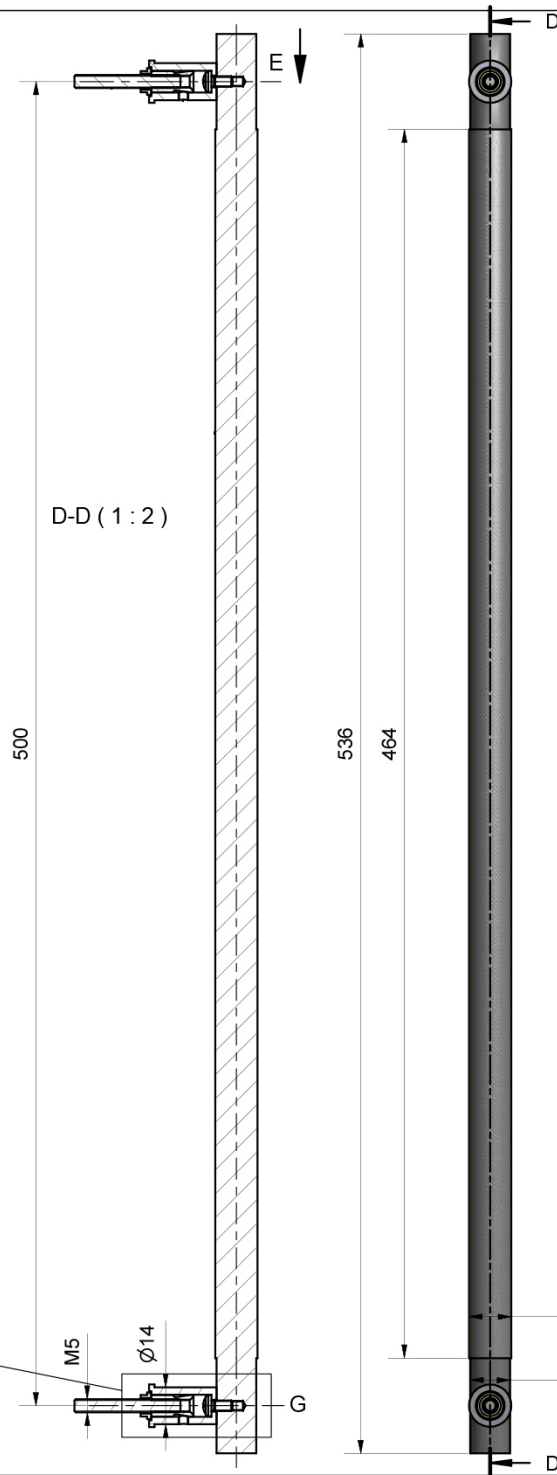

3D View  
Scale 1:2

Scale	1:2	Description	Tura Liscia Joinery Pull - 500mm	Code	TLJP02-500
Date	03/05/2018	Weight:	1.0 kg		