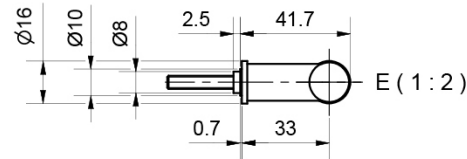

3D View  
Scale 1:2

Scale	1:2	Description	Tura Liscia Joinery Pull - 500mm	Code	TLJP02-500
Date	03/05/2018	Weight:	1.0 kg		