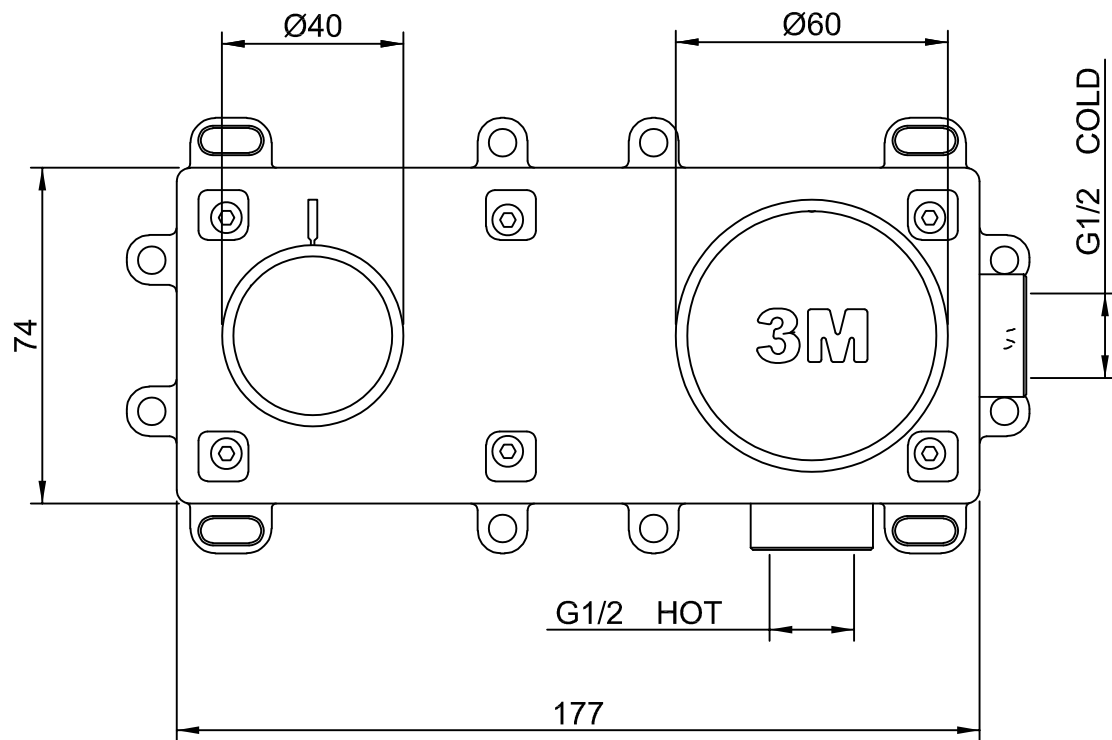

CODE ART. RWAU6AC503_I01

WM-025445

Pittella® ^{RUBINETTERIE} treemme

CODE ART. RWAU51A5ZZ01_I01

WM-025445

Pittella® RUBINETTERIE treemme