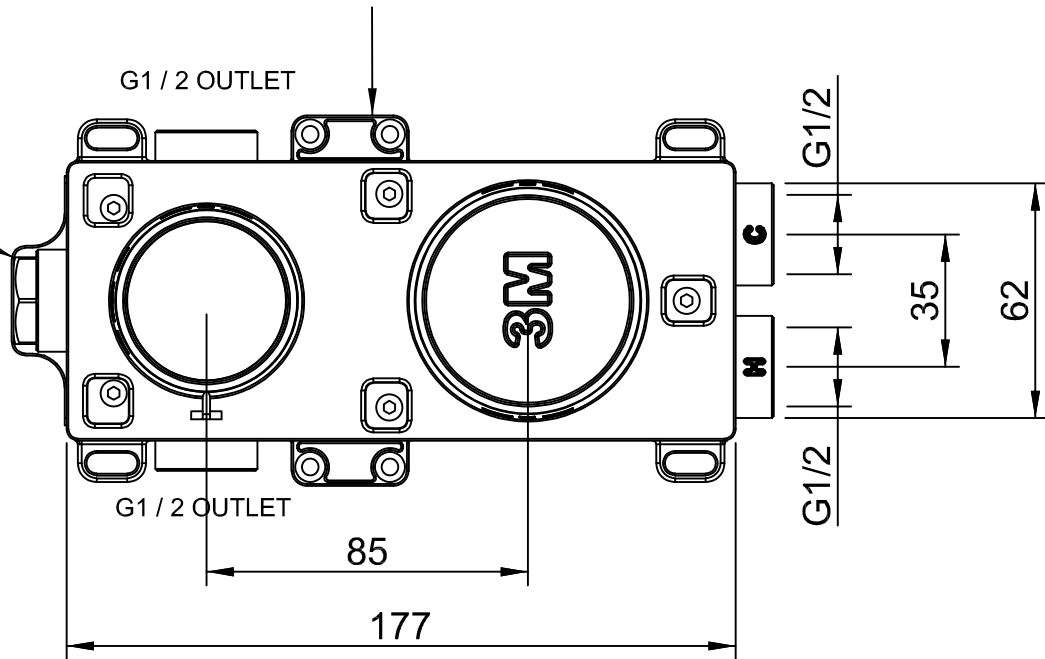

CODE ART. RWAU6AC201_I01

WM-025445

Pittella® ^{RUBINETTERIE} treemme

Da utilizzare solo per articoli con 3° via

Use only for taps with 3rd WAY

Horizontal installation

CODE ART. RWAU22A2ZZ01_I01

WM-025445