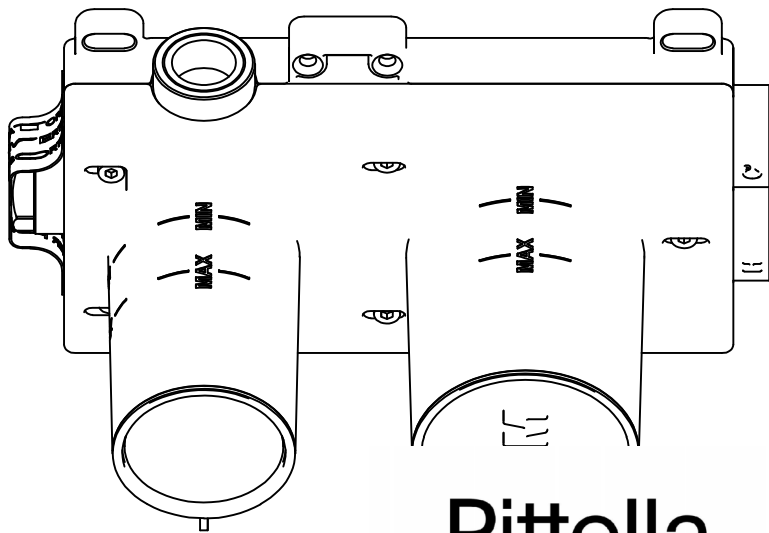

CODE ART. RWAU6AC201_I01

WM-025445

Pittella® ^{RUBINETTERIE} treemme

Da utilizzare solo per articoli con 3° via

Use only for taps with 3rd WAY

Horizontal installation

CODE ART. RWAU22A2ZZ01_I01

WM-025445