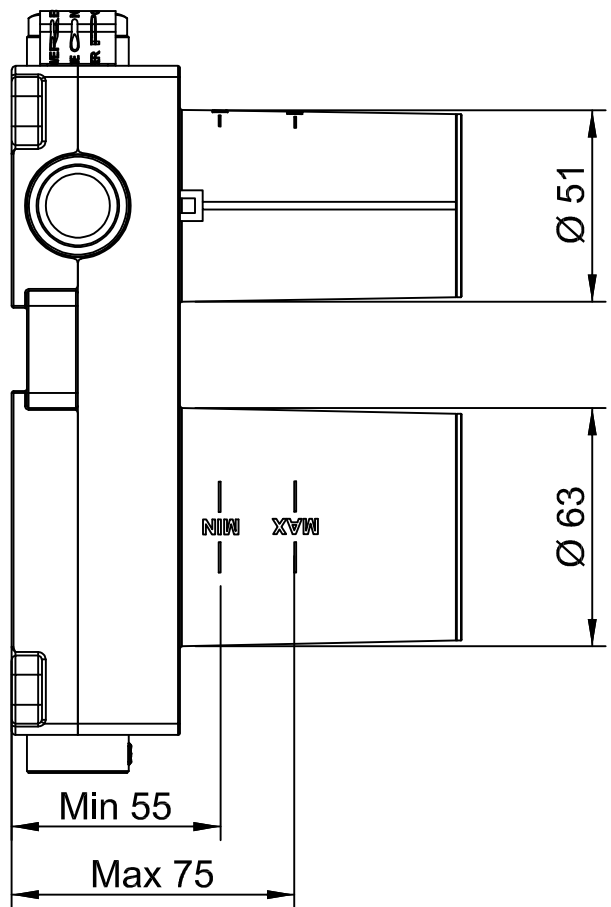

CODE ART. RWAU6AC201_I01

WM-025445

Pittella® ^{RUBINETTERIE} treemme

Da utilizzare solo per articoli con 3° via

Use only for taps with 3rd WAY

Horizontal installation

CODE ART. RWAU22A2ZZ01_I01

WM-025445